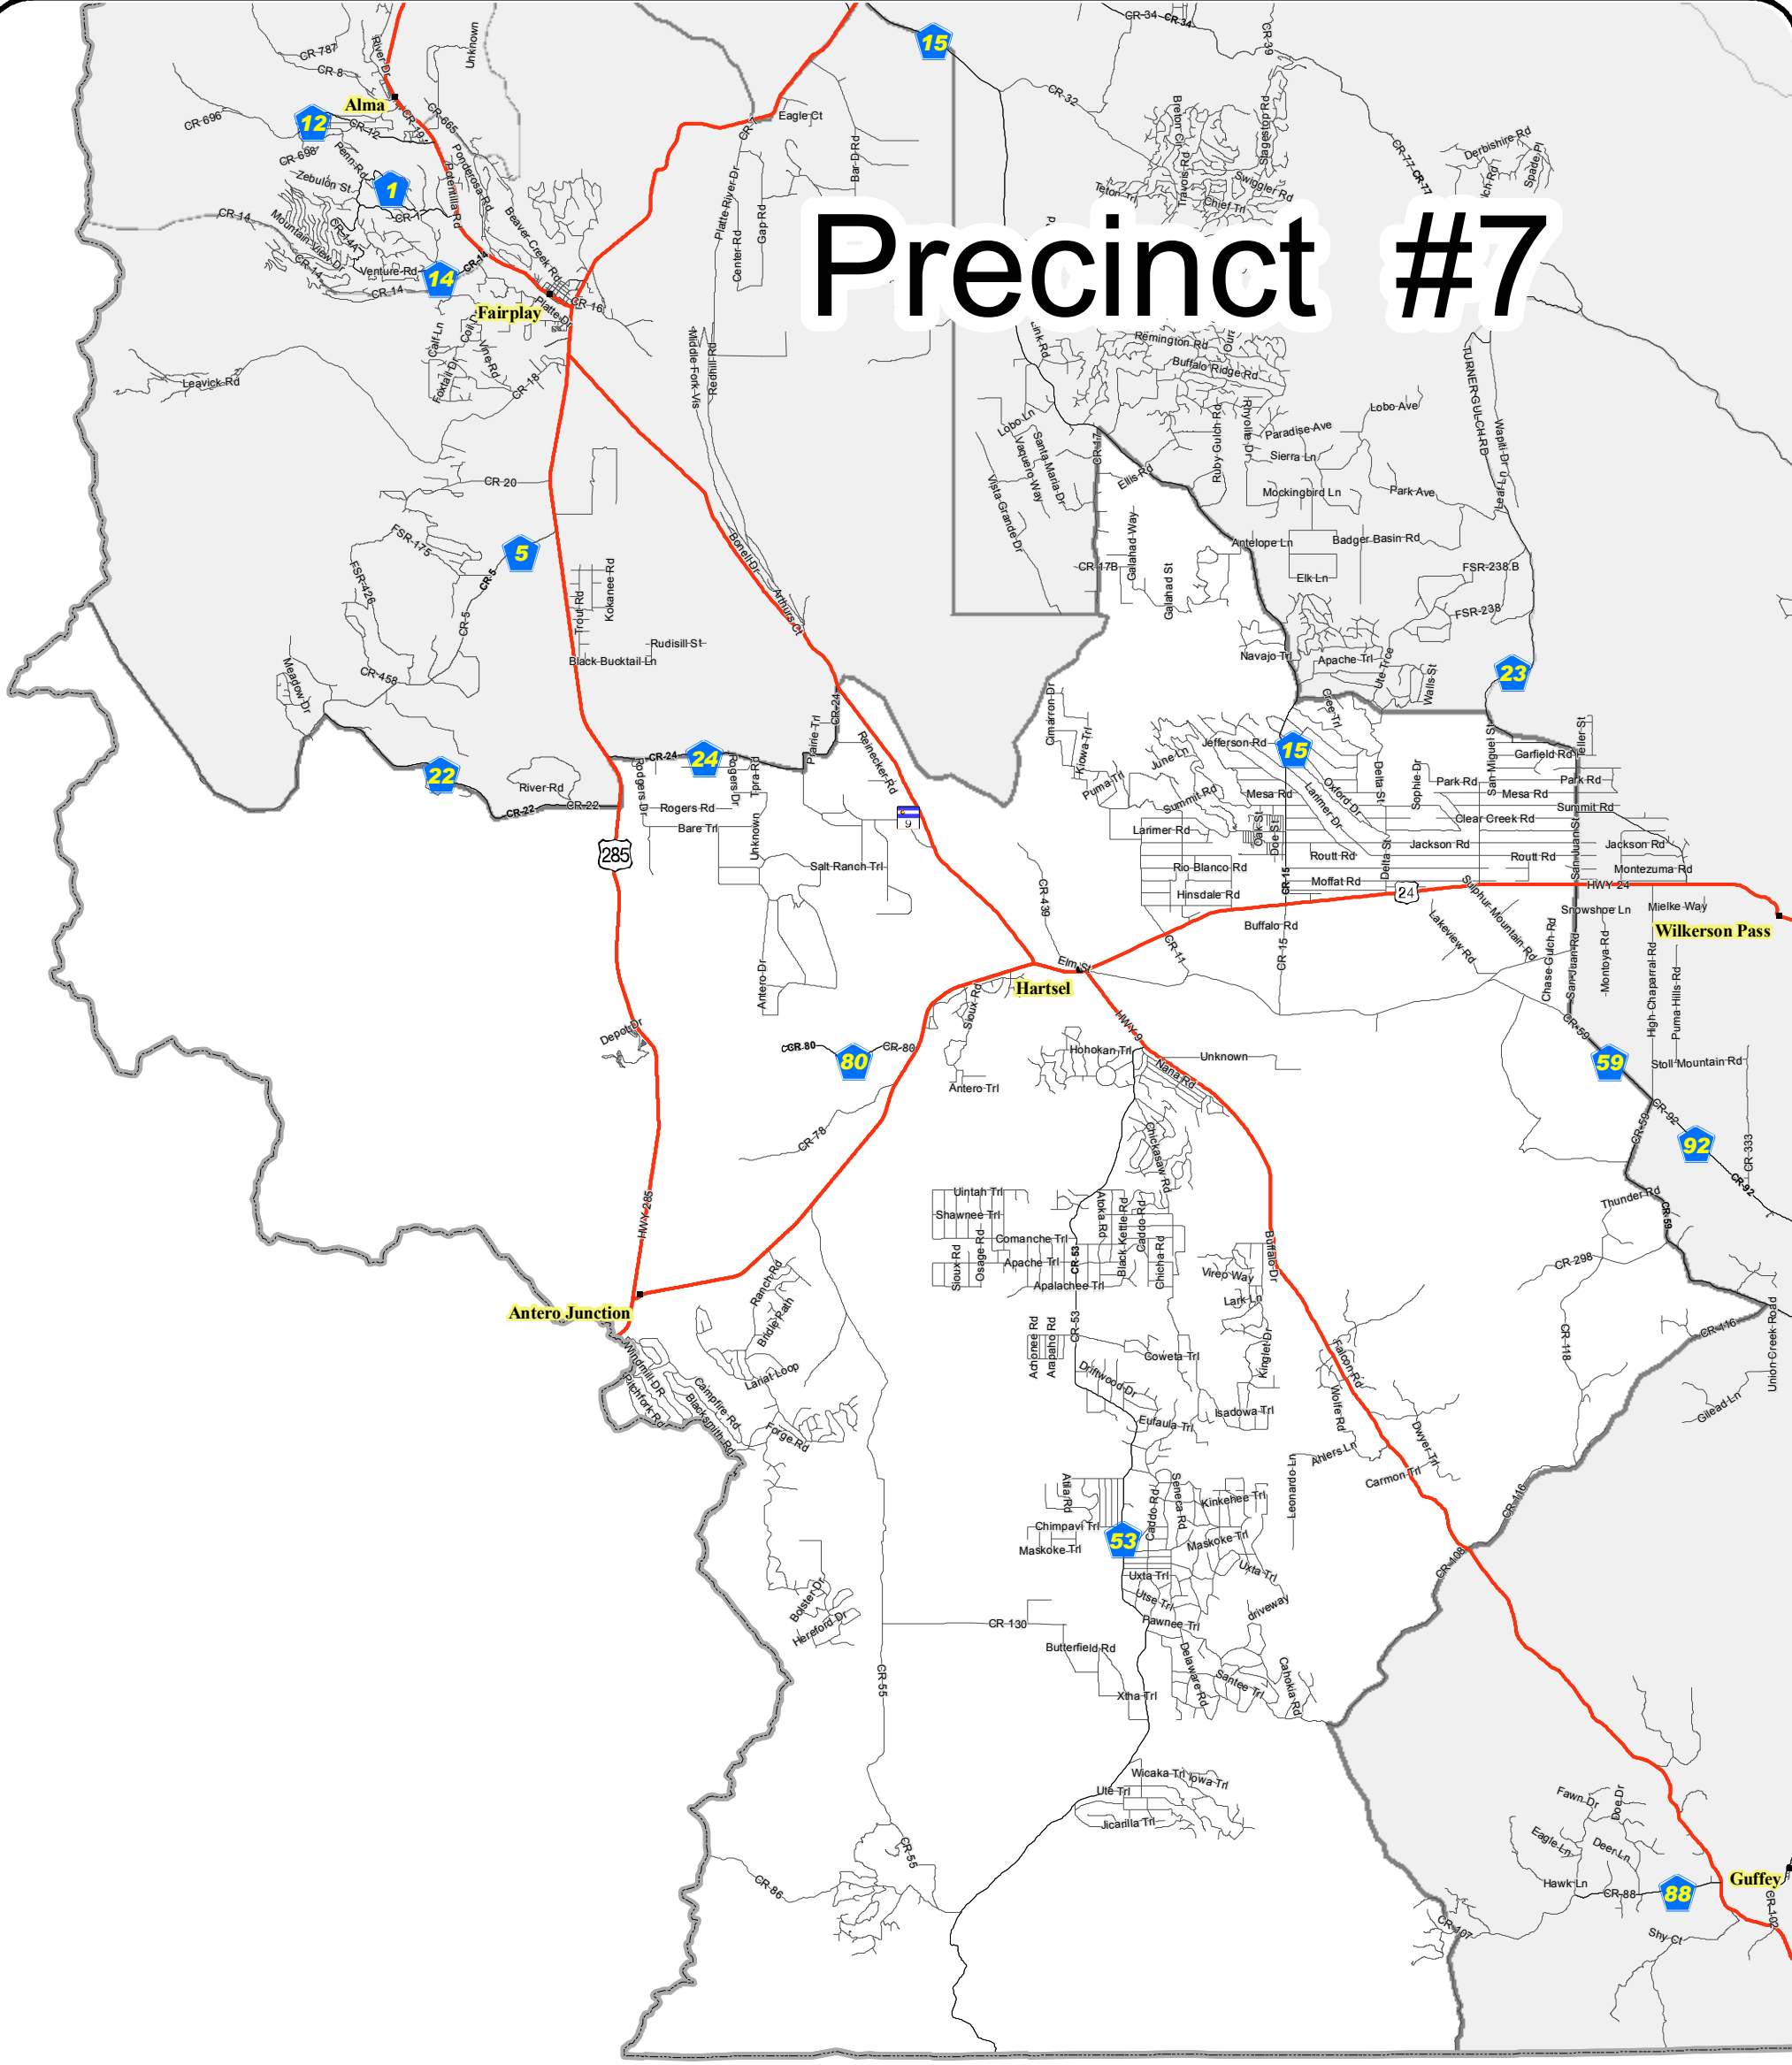

Precinct #7

PARK COUNTY
COLORADO
Voting Precinct
7

© 2012 Park County GIS
gis@parkco.us
Printed 9 January 2012

Adopted January 12, 2012
Resolution 2012-01

Legend

- County Line
- Precinct**
- Roads
- Highway
- Local / County road

0 2 4 8 Miles